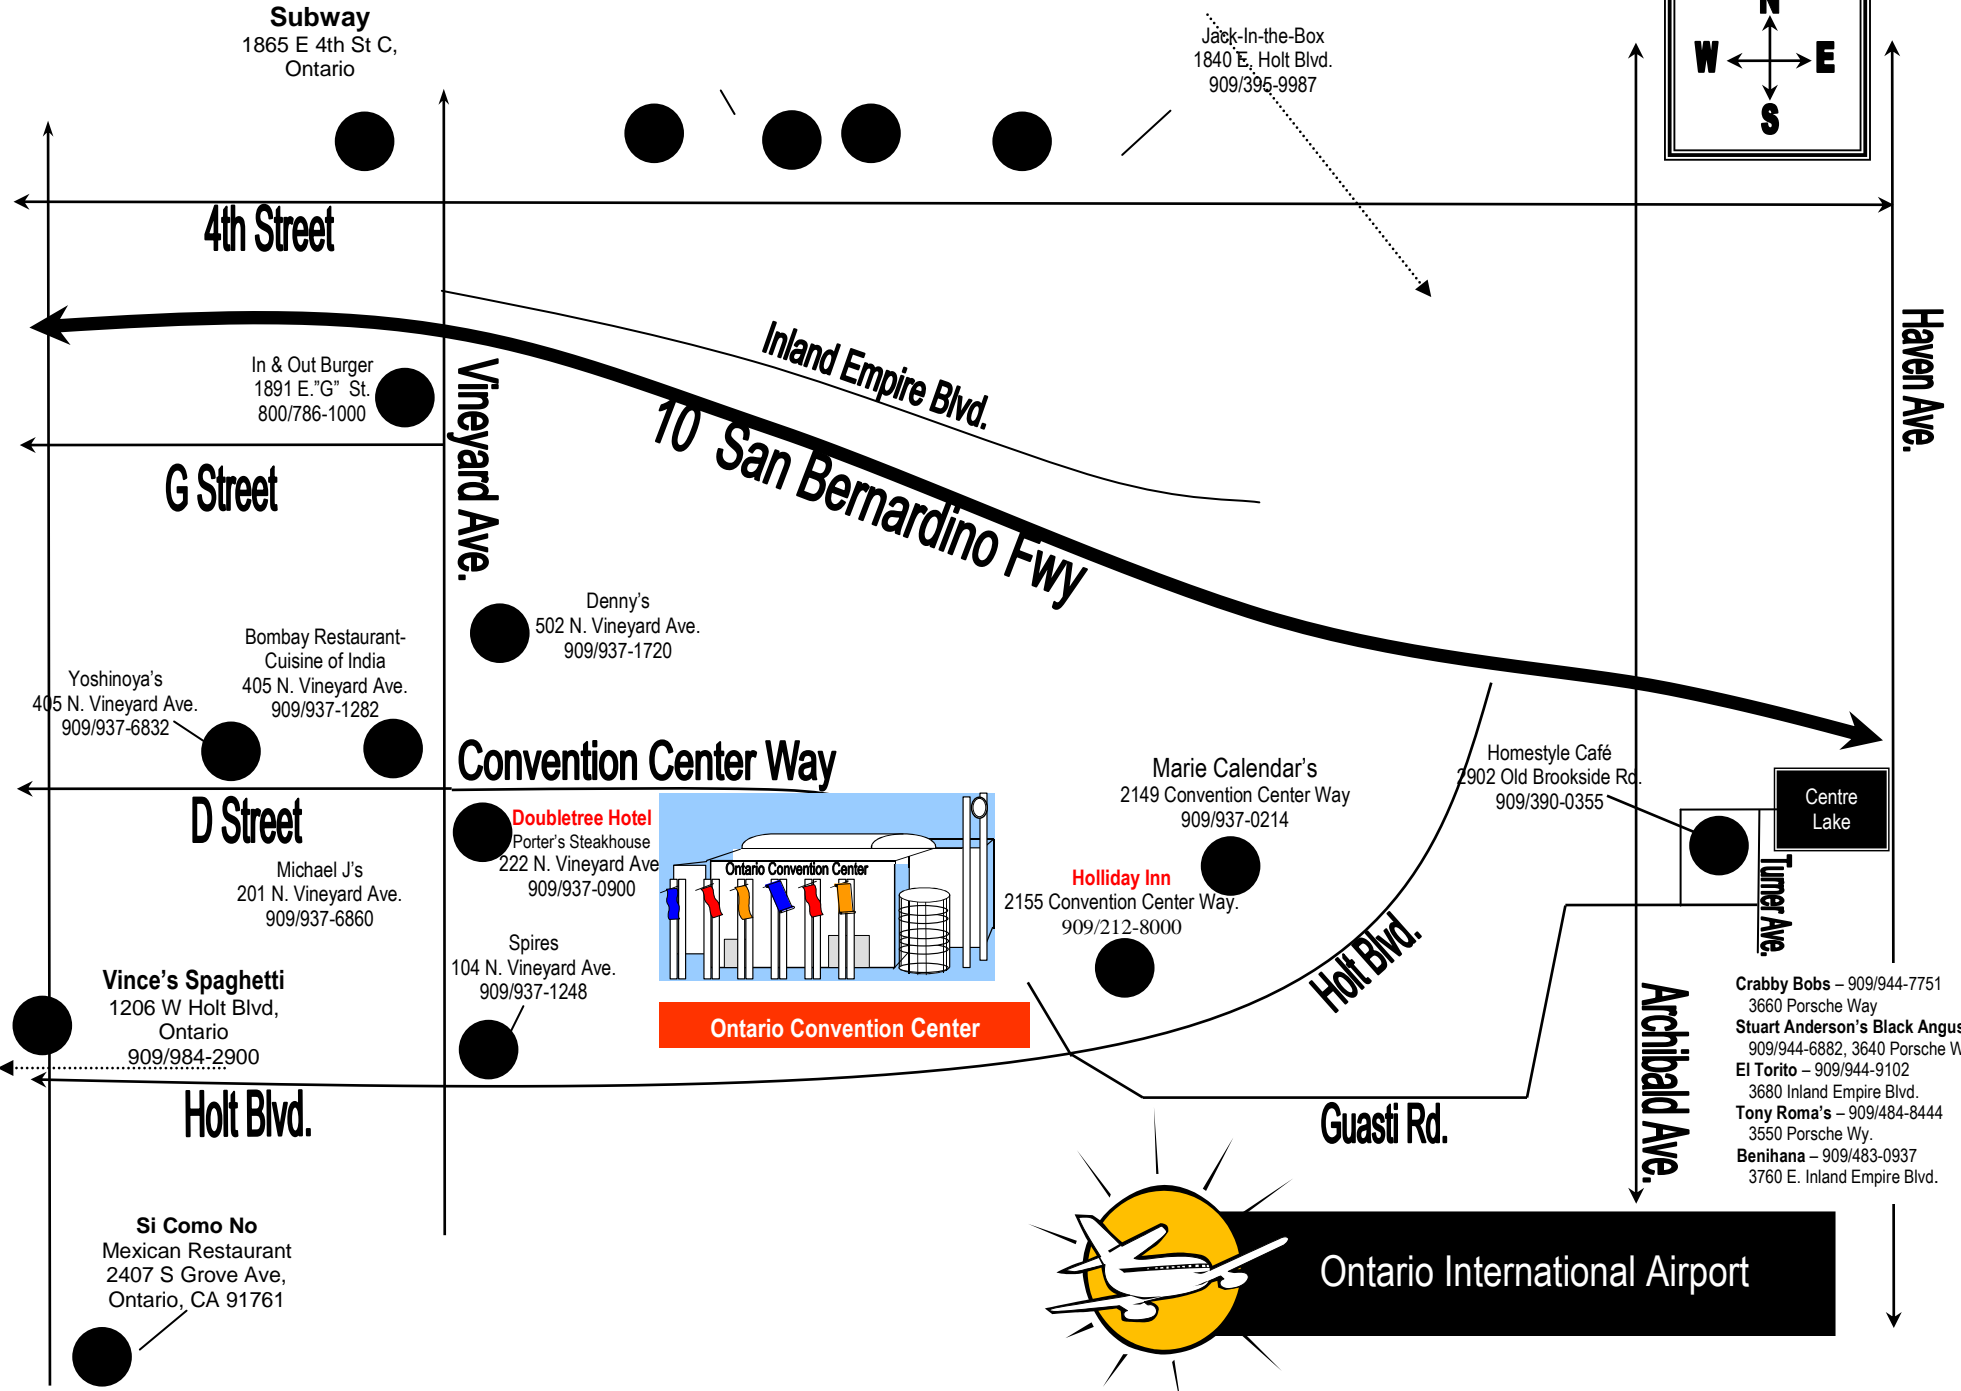

Restaurant Map

Within a Short Distance from the Ontario Convention Center

Subway
1865 E 4th St C,
Ontario

Jack-In-the-Box
1840 E, Holt Blvd.
909/395-9987

4th Street

In & Out Burger
1891 E."G" St.
800/786-1000

G Street

Vineyard Ave.

Inland Empire Blvd.
10 San Bernardino Fwy

Convention Center Way

Yoshinoya's
405 N. Vineyard Ave.
909/937-6832

Bombay Restaurant-
Cuisine of India
405 N. Vineyard Ave.
909/937-1282

Denny's
502 N. Vineyard Ave.
909/937-1720

D Street

Doubletree Hotel
Porter's Steakhouse
222 N. Vineyard Ave
909/937-0900

Holiday Inn
2155 Convention Center Way.
909/212-8000

Marie Calendar's
2149 Convention Center Way
909/937-0214

Homestyle Café
2902 Old Brookside Rd.
909/390-0355

Holt Blvd.

Guasti Rd.

Archibald Ave.

Crabby Bobs – 909/944-7751
3660 Porsche Way
Stuart Anderson's Black Angus
909/944-6882, 3640 Porsche Wy.
El Torito – 909/944-9102
3680 Inland Empire Blvd.
Tony Roma's – 909/484-8444
3550 Porsche Wy.
Benihana – 909/483-0937
3760 E. Inland Empire Blvd.